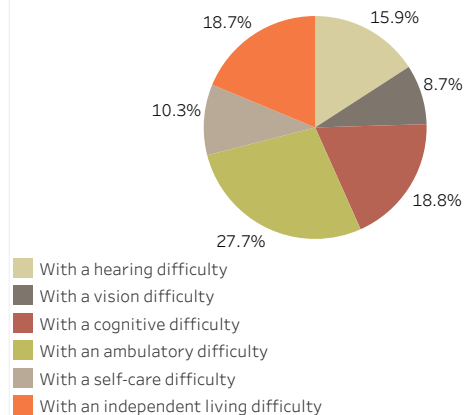

Created by the State Data Center of Iowa
Contact information: State Library of Iowa, State Data Center Program, <http://www.iowadatacenter.org>, 800-248-4483, census@iowa.gov