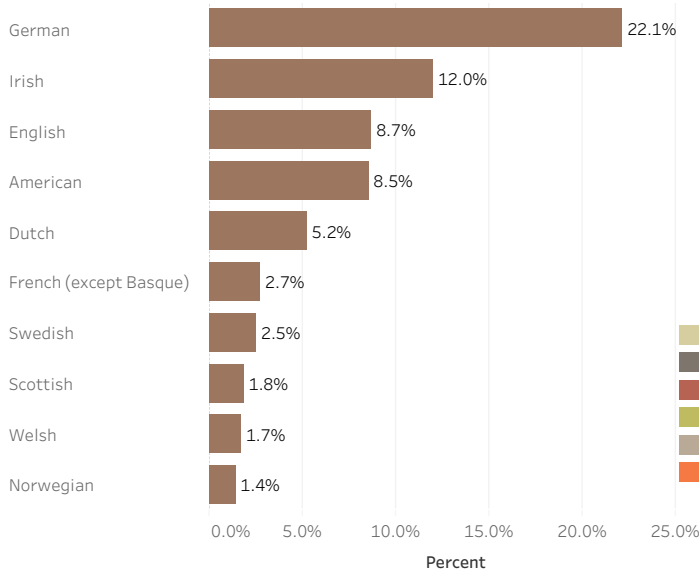

Ancestry

Type of disability for the population in Wapello County with a disability